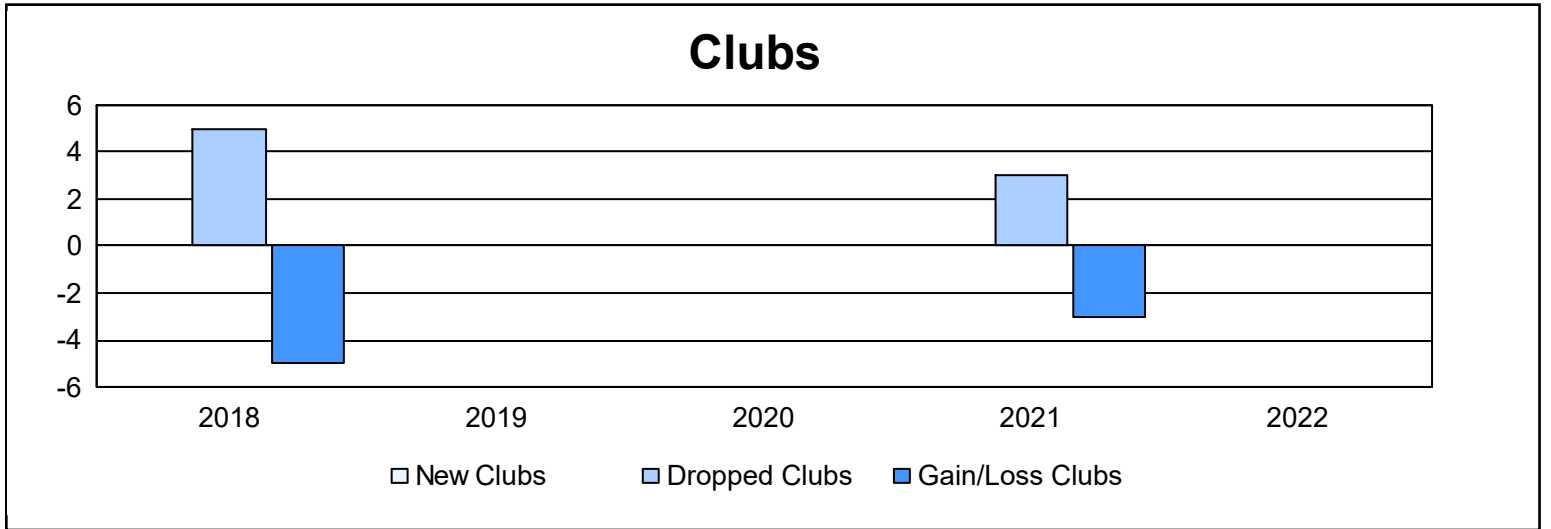

Year	New Clubs	Dropped Clubs	Gain/ Loss Clubs	New Members	Charter Members	Reinstate Members	Transfer Members	Total Member Added	Total Members Dropped	Gain/ Loss Members
2017-2018	0	5	-5	50	0	2	0	52	196	-144
2018-2019	0	0	0	68	0	20	2	90	60	30
2019-2020	0	0	0	37	0	4	1	42	70	-28
2020-2021	0	3	-3	25	0	25	0	50	119	-69
2021-2022	0	0	0	49	2	52	1	104	77	27
<b>Average</b>	<b>0</b>	<b>2</b>	<b>-2</b>	<b>46</b>	<b>0</b>	<b>21</b>	<b>1</b>	<b>68</b>	<b>104</b>	<b>-37</b>

### Membership Composition June 2022 Cumulative