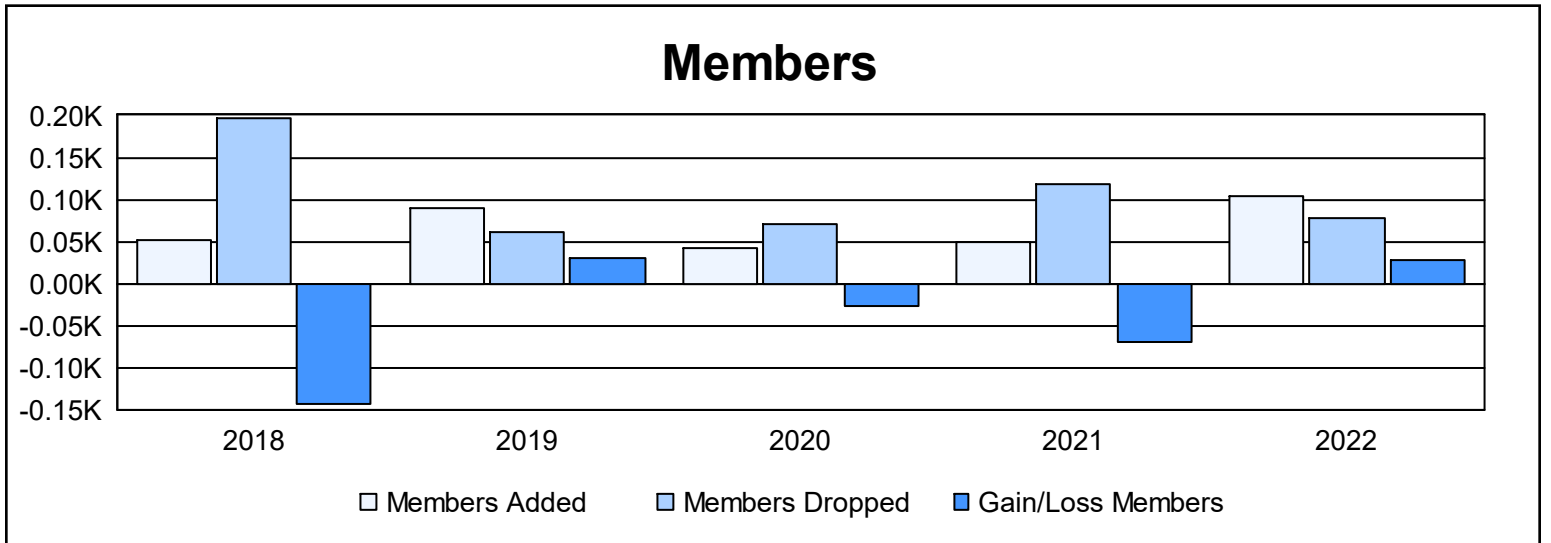

Year	New Clubs	Dropped Clubs	Gain/ Loss Clubs	New Members	Charter Members	Reinstate Members	Transfer Members	Total Member Added	Total Members Dropped	Gain/ Loss Members
2017-2018	0	5	-5	50	0	2	0	52	196	-144
2018-2019	0	0	0	68	0	20	2	90	60	30
2019-2020	0	0	0	37	0	4	1	42	70	-28
2020-2021	0	3	-3	25	0	25	0	50	119	-69
2021-2022	0	0	0	49	2	52	1	104	77	27
<b>Average</b>	<b>0</b>	<b>2</b>	<b>-2</b>	<b>46</b>	<b>0</b>	<b>21</b>	<b>1</b>	<b>68</b>	<b>104</b>	<b>-37</b>

### Membership Composition June 2022 Cumulative